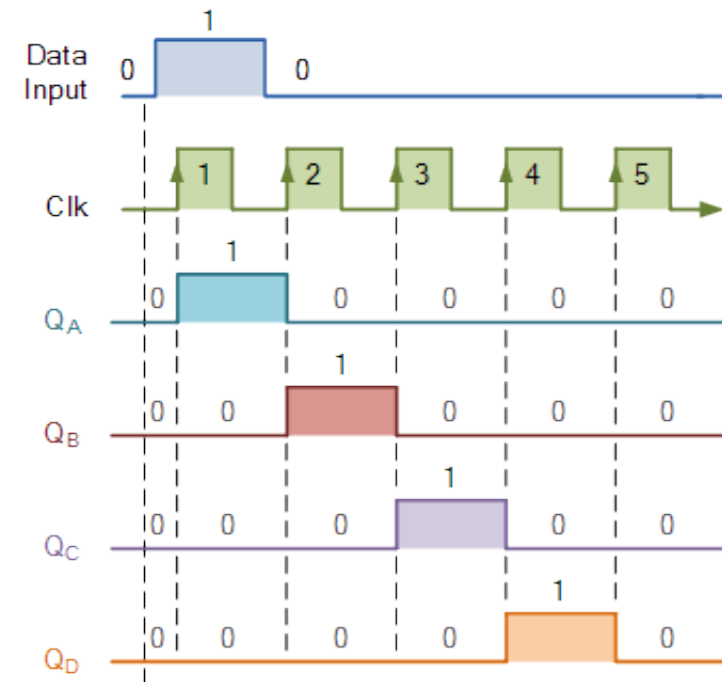

FACULTY OF ENGINEERING & TECHNOLOGY

Dileep Kumar
Assistant Prof. EE Deptt

SHIFT REGISTERS

1. Serial-in to Parallel-out (SIPO) Shift Register

4-bit Serial-in to Parallel-out Shift Register

Basic Data Movement Through A Shift Register

Clock Pulse No	QA	QB	QC	QD
0	0	0	0	0
1	1	0	0	0
2	0	1	0	0
3	0	0	1	0
4	0	0	0	1
5	0	0	0	0

SHIFT REGISTERS

2. Serial-in to Serial-out (SISO) Shift Register

4-bit Serial-in to Serial-out Shift Register

3. Parallel-in to Serial-out (PISO) Shift Register

4-bit Parallel-in to Serial-out Shift Register