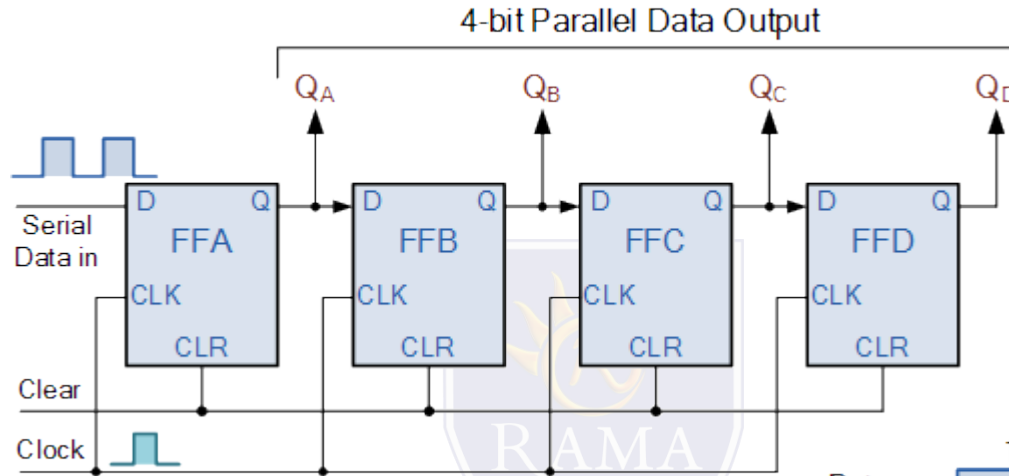

FACULTY OF ENGINEERING & TECHNOLOGY

Dileep Kumar
Assistant Prof. EE Deptt

SHIFT REGISTERS

1. Serial-in to Parallel-out (SIPO) Shift Register

4-bit Serial-in to Parallel-out Shift Register

Basic Data Movement Through A Shift Register

Clock Pulse No	QA	QB	QC	QD
0	0	0	0	0
1	1	0	0	0
2	0	1	0	0
3	0	0	1	0
4	0	0	0	1
5	0	0	0	0

SHIFT REGISTERS

2. Serial-in to Serial-out (SISO) Shift Register

4-bit Serial-in to Serial-out Shift Register

3. Parallel-in to Serial-out (PISO) Shift Register

4-bit Parallel-in to Serial-out Shift Register