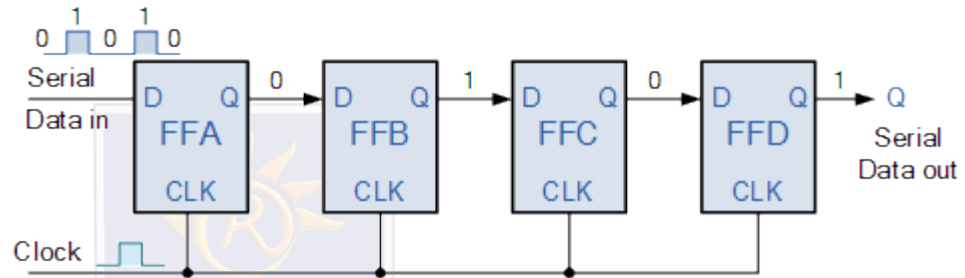

FACULTY OF ENGINEERING & TECHNOLOGY

Dileep Kumar
Assistant Prof. EE Deptt

SHIFT REGISTERS

1. Serial-in to Parallel-out (SIPO) Shift Register

4-bit Serial-in to Parallel-out Shift Register

Basic Data Movement Through A Shift Register

Clock Pulse No	QA	QB	QC	QD
0	0	0	0	0
1	1	0	0	0
2	0	1	0	0
3	0	0	1	0
4	0	0	0	1
5	0	0	0	0

SHIFT REGISTERS

2. Serial-in to Serial-out (SISO) Shift Register

4-bit Serial-in to Serial-out Shift Register

3. Parallel-in to Serial-out (PISO) Shift Register

4-bit Parallel-in to Serial-out Shift Register